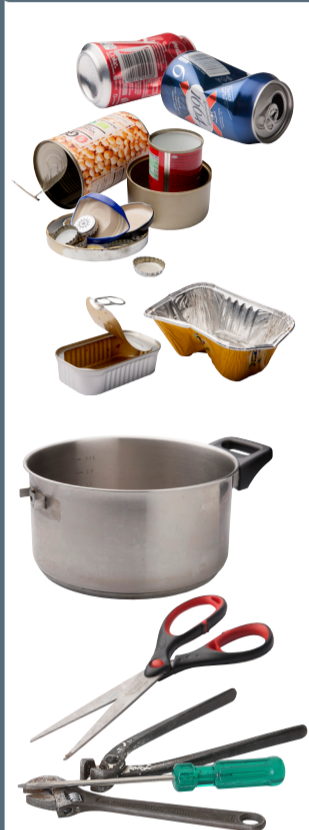

Waste sorting

Much more - and better - recycling

5041-0856
Svanemærket tryksag